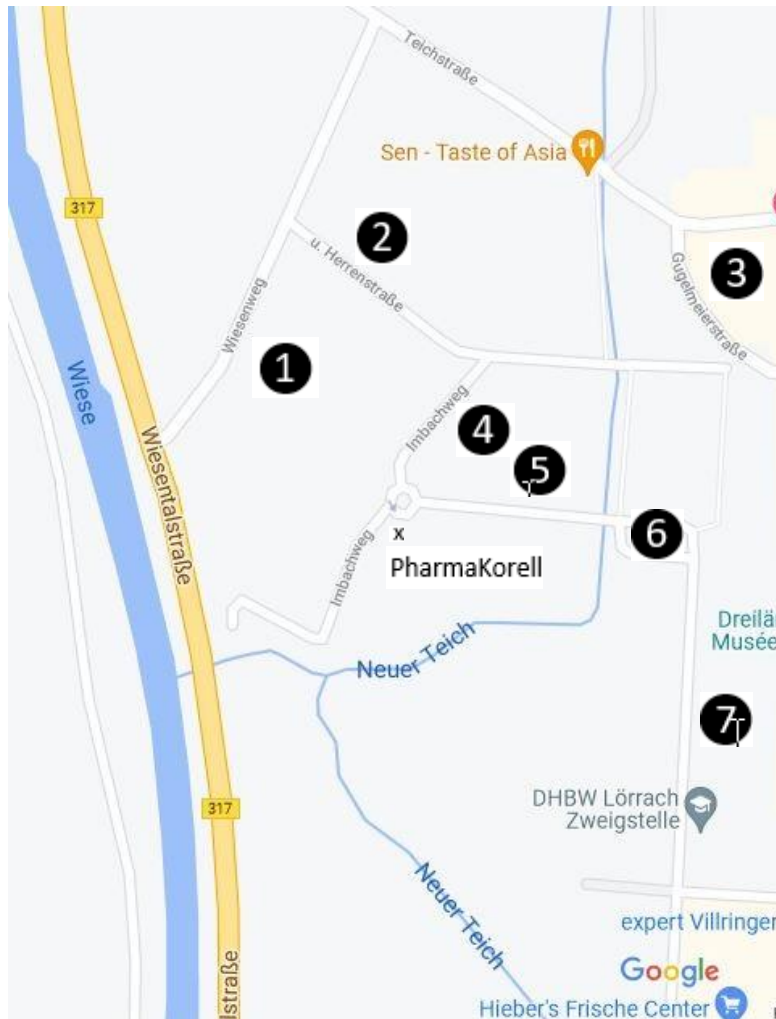

## Parking

Public parking within 500 m:

- 1 Parking on the roadside
- 2 Parking on the roadside
- 3 Parking garage „am Markt“, with parking fee
- 4 Parking spaces with parking disc, max. 90 min.
- 5 Parking on the roadside
- 6 Parking spaces chargeable, max. 3 hours
- 7 Parking garage „Burghof“, with parking fee

3 short-term parking spaces are available in front of the building (maximum parking time is 30 minutes, except for people with disabilities with official ID), as well as visitor bicycle parking spaces to the right of the entrance.